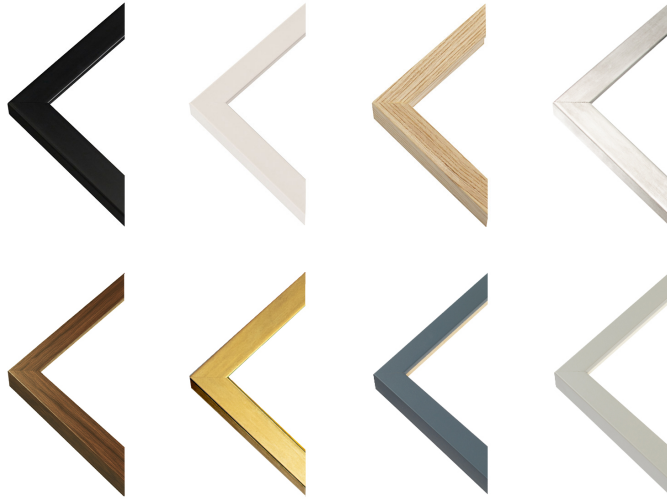

Classic framed canvas

Short description:	38mm cotton canvas art prints – set inside our bestselling classic frame
Long description:	<p>A timeless take on canvas wall art, our classic framed canvas pairs a 38mm stretched canvas with our bestselling classic picture frame. The result is a more traditional, gallery-style presentation that combines the texture of canvas with the structure of a classic frame.</p> <p>Printed on premium 400gsm artist-grade canvas, each piece offers a finely textured surface that enhances detail and depth across photography, artwork and graphic designs. Every custom canvas print is made to order and carefully finished for a clean, high-quality result.</p> <p>Set within our classic frame, this format delivers a refined, familiar aesthetic that works across a wide range of interiors – making it a versatile option for sellers looking to offer elevated canvas art prints.</p>
Features:	<ul style="list-style-type: none">- 38mm stretched canvas print- 400gsm artist-grade canvas- 200+ year display permanence- Satin-laminated classic frame- 8 frame colours- Hanging equipment not included
Wholesale price:	From £18.00
SKU prefix:	GLOBAL-FRA-SLIMCAN
Manufacturing time:	72h
Manufacturing locations:	 UK  EU  US  AU
Sizes:	4x6" to 40x60"
Product materials:	Canvas, Wood
Frames:	Black, White, Natural, Antique Silver, Brown, Antique Gold, Dark Grey, Light Grey

Frame dimensions:

Depth from wall: 22mm
Face width: 20mm
Rebate width: 5mm
Rebate depth: 17mm

Eco properties:

Water-based inks

Sustainably sourced paper or wood

Printing method:

Latex inks, UVgel

Image requirements: